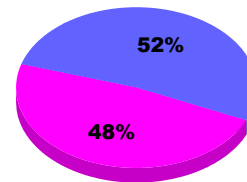

YTD Status Quo Clubs 2011-2012

Status Quo Clubs Compared to Status Quo Members

Legend: Status Quo Clubs (Cyan), Total Status Quo Members (Green)

MEMBERSHIP

Membership Results
2011-2012

Membership
2010-2011

Month	Net Memb Goal	Actual New Memb	Actual Dropped Memb	Gain/Loss of Memb	Gain/Loss of Memb
Jul/Aug/Sep		1	-1	0	0
Totals		1	-1	0	0

Membership Results 2011-2012

Goal, New, Dropped, Gain/Loss

Legend: Goal (Cyan), Actual (Green), Dropped (Yellow), Gain Loss (Magenta)

Comparison of Membership Gain/Loss

Current Year Compared to the Previous Year

Legend: Current Year (Cyan), Previous Year (Green)

Gender Comparison 2011-2012

Jul/Aug/Sep

Legend: Male (Blue), Female (Magenta)