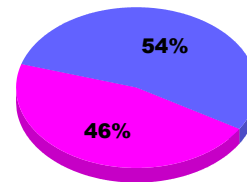

YTD Status Quo Clubs 2011-2012

Status Quo Clubs Compared to Status Quo Members

Legend: Status Quo Clubs (Cyan), Total Status Quo Members (Green)

MEMBERSHIP

**Membership Results
2011-2012**

**Membership
2010-2011**

Month	Net Memb Goal	Actual New Memb	Actual Dropped Memb	Gain/Loss of Memb	Gain/Loss of Memb
Jul/Aug/Sep		8	-9	-1	-3
Totals		8	-9	-1	-3

Membership Results 2011-2012

Goal, New, Dropped, Gain/Loss

Legend: Goal (Cyan), Actual (Green), Dropped (Yellow), Gain Loss (Magenta)

Comparison of Membership Gain/Loss

Current Year Compared to the Previous Year

Legend: Current Year (Cyan), Previous Year (Green)

Gender Comparison 2011-2012

Jul/Aug/Sep

Legend: Male (Blue), Female (Magenta)