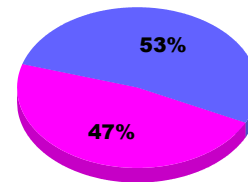

Gender Comparison 2011-2012

Jul/Aug/Sep

Legend: Male (Blue), Female (Magenta)